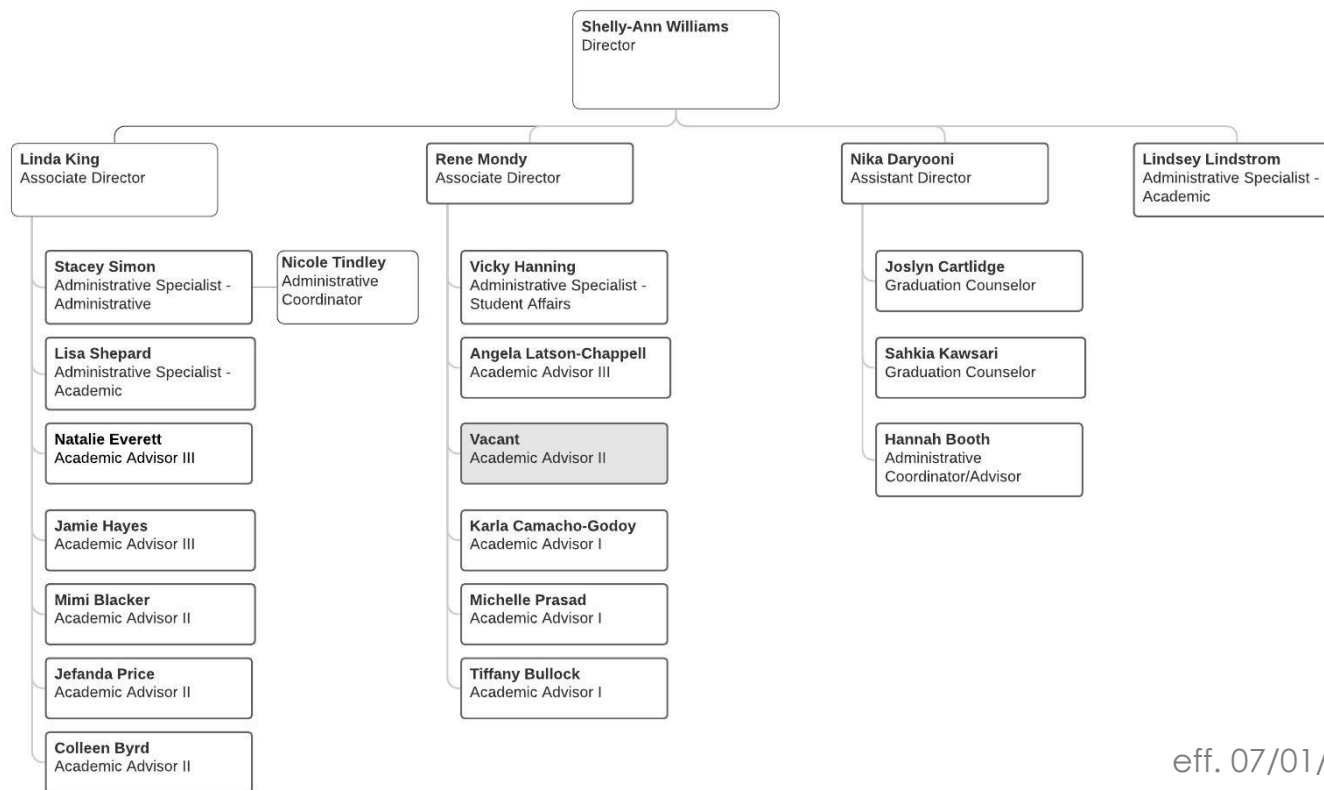

MEET THE ACADEMIC ASSISTANCE TEAM