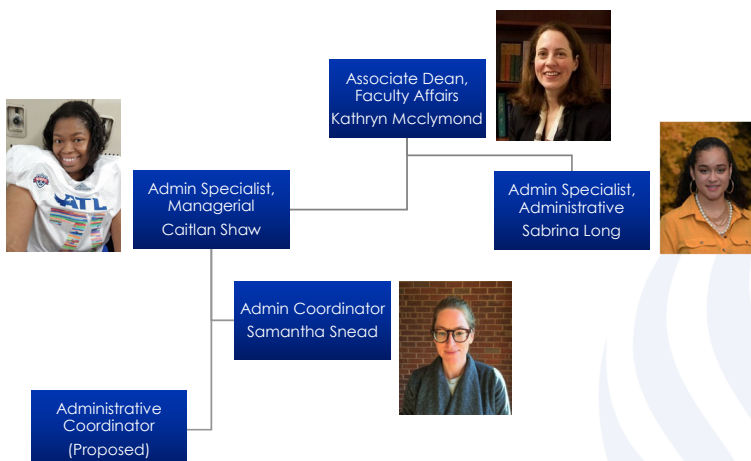

FACULTY REVIEW SERVICES

Team Introduction

COLLEGE OF ARTS & SCIENCES

MEET THE FACULTY REVIEW SERVICES TEAM

Caitlan Shaw
cshaw9@gsu.edu

Samantha Snead
ssnead1@gsu.edu

Sabrina Long
ssmith356@gsu.edu

Kathryn McClymond
kmcclymond@gsu.edu

Email us at: asfacultyreview@gsu.edu

WELCOME TO THE TEAM **CAITLAN SHAW!**

PROFESSIONAL HIGHLIGHTS

- Master of Public Administration
 - Research Focus: Benefits of increased administrative support during the faculty annual review
- Master of Business Administration
- 7 years of service to USG
 - Admin Coordinator, Sociology & Anthropology
 - Office Manager, Siegel Institute, KSU
- Certified Administrative Professional
- Certified aspiring leader